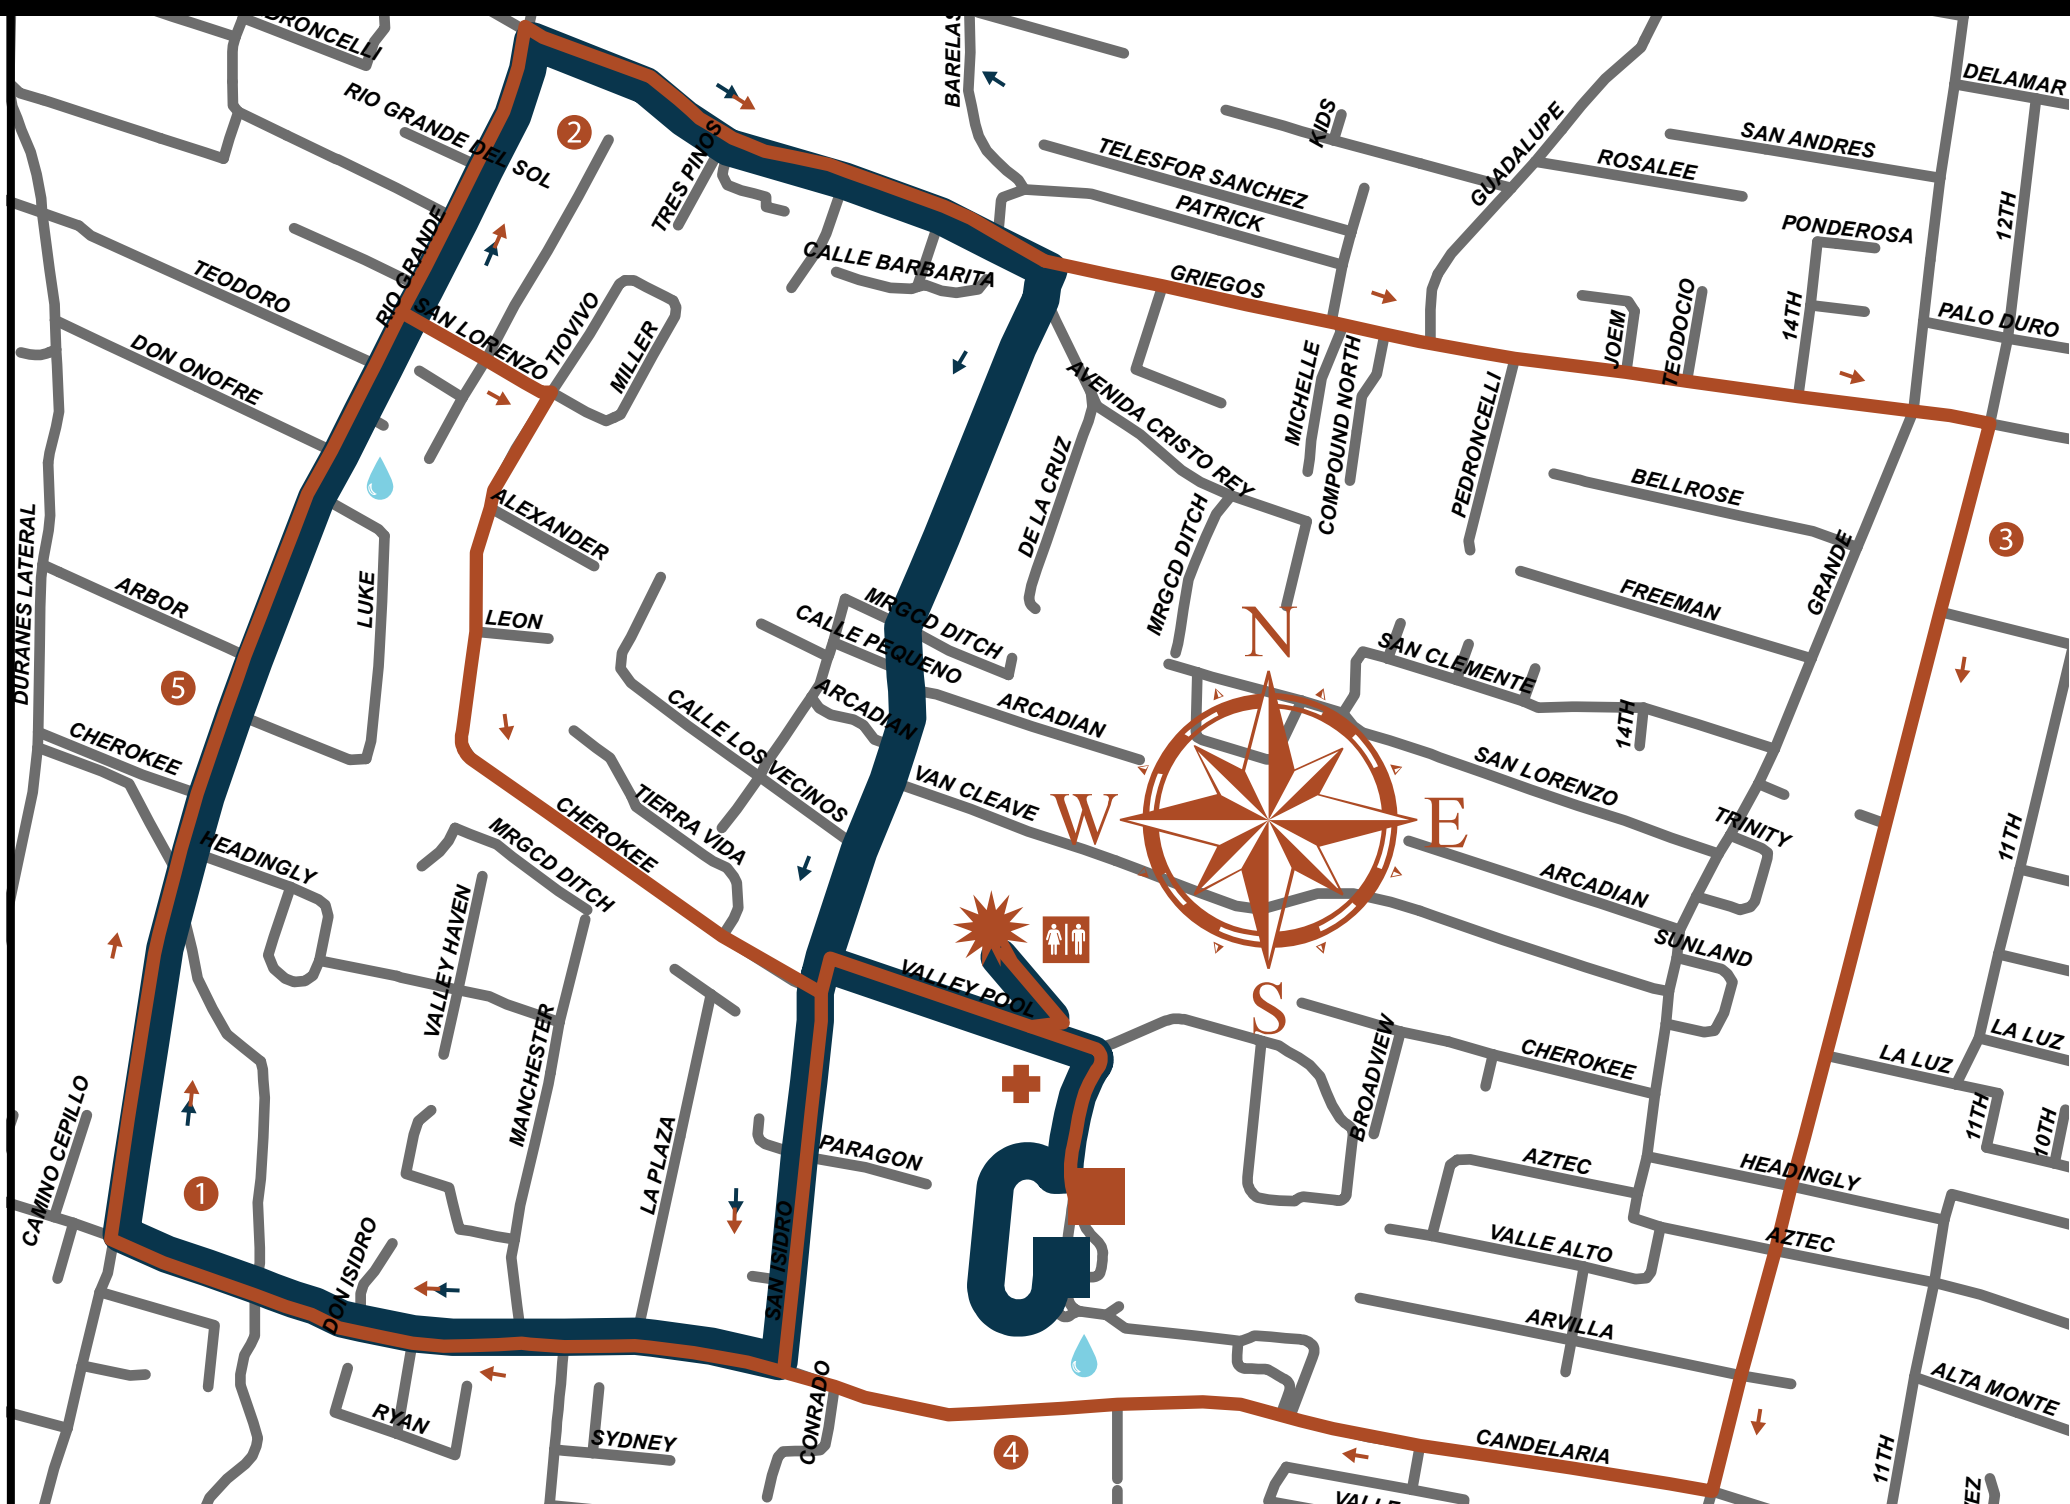

# "TOUCHDOWN FOR THE HOMELESS" SUNDAY, FEB. 7TH, 2016

10k START: 11:00AM  
5k START: 11:15AM  
KIDS-k START: 12:15PM

PACKET PICKUP: SATURDAY FEB. 6th  
11:00AM-3:00PM

### LEGEND

- START 10k
- START 5k
- ★ FINISH
- 1 MARKER
- 10k ROUTE
- 5k ROUTE
- 💧 FLUID STATION
- ♿ PORTO POTTY
- + MEDICAL