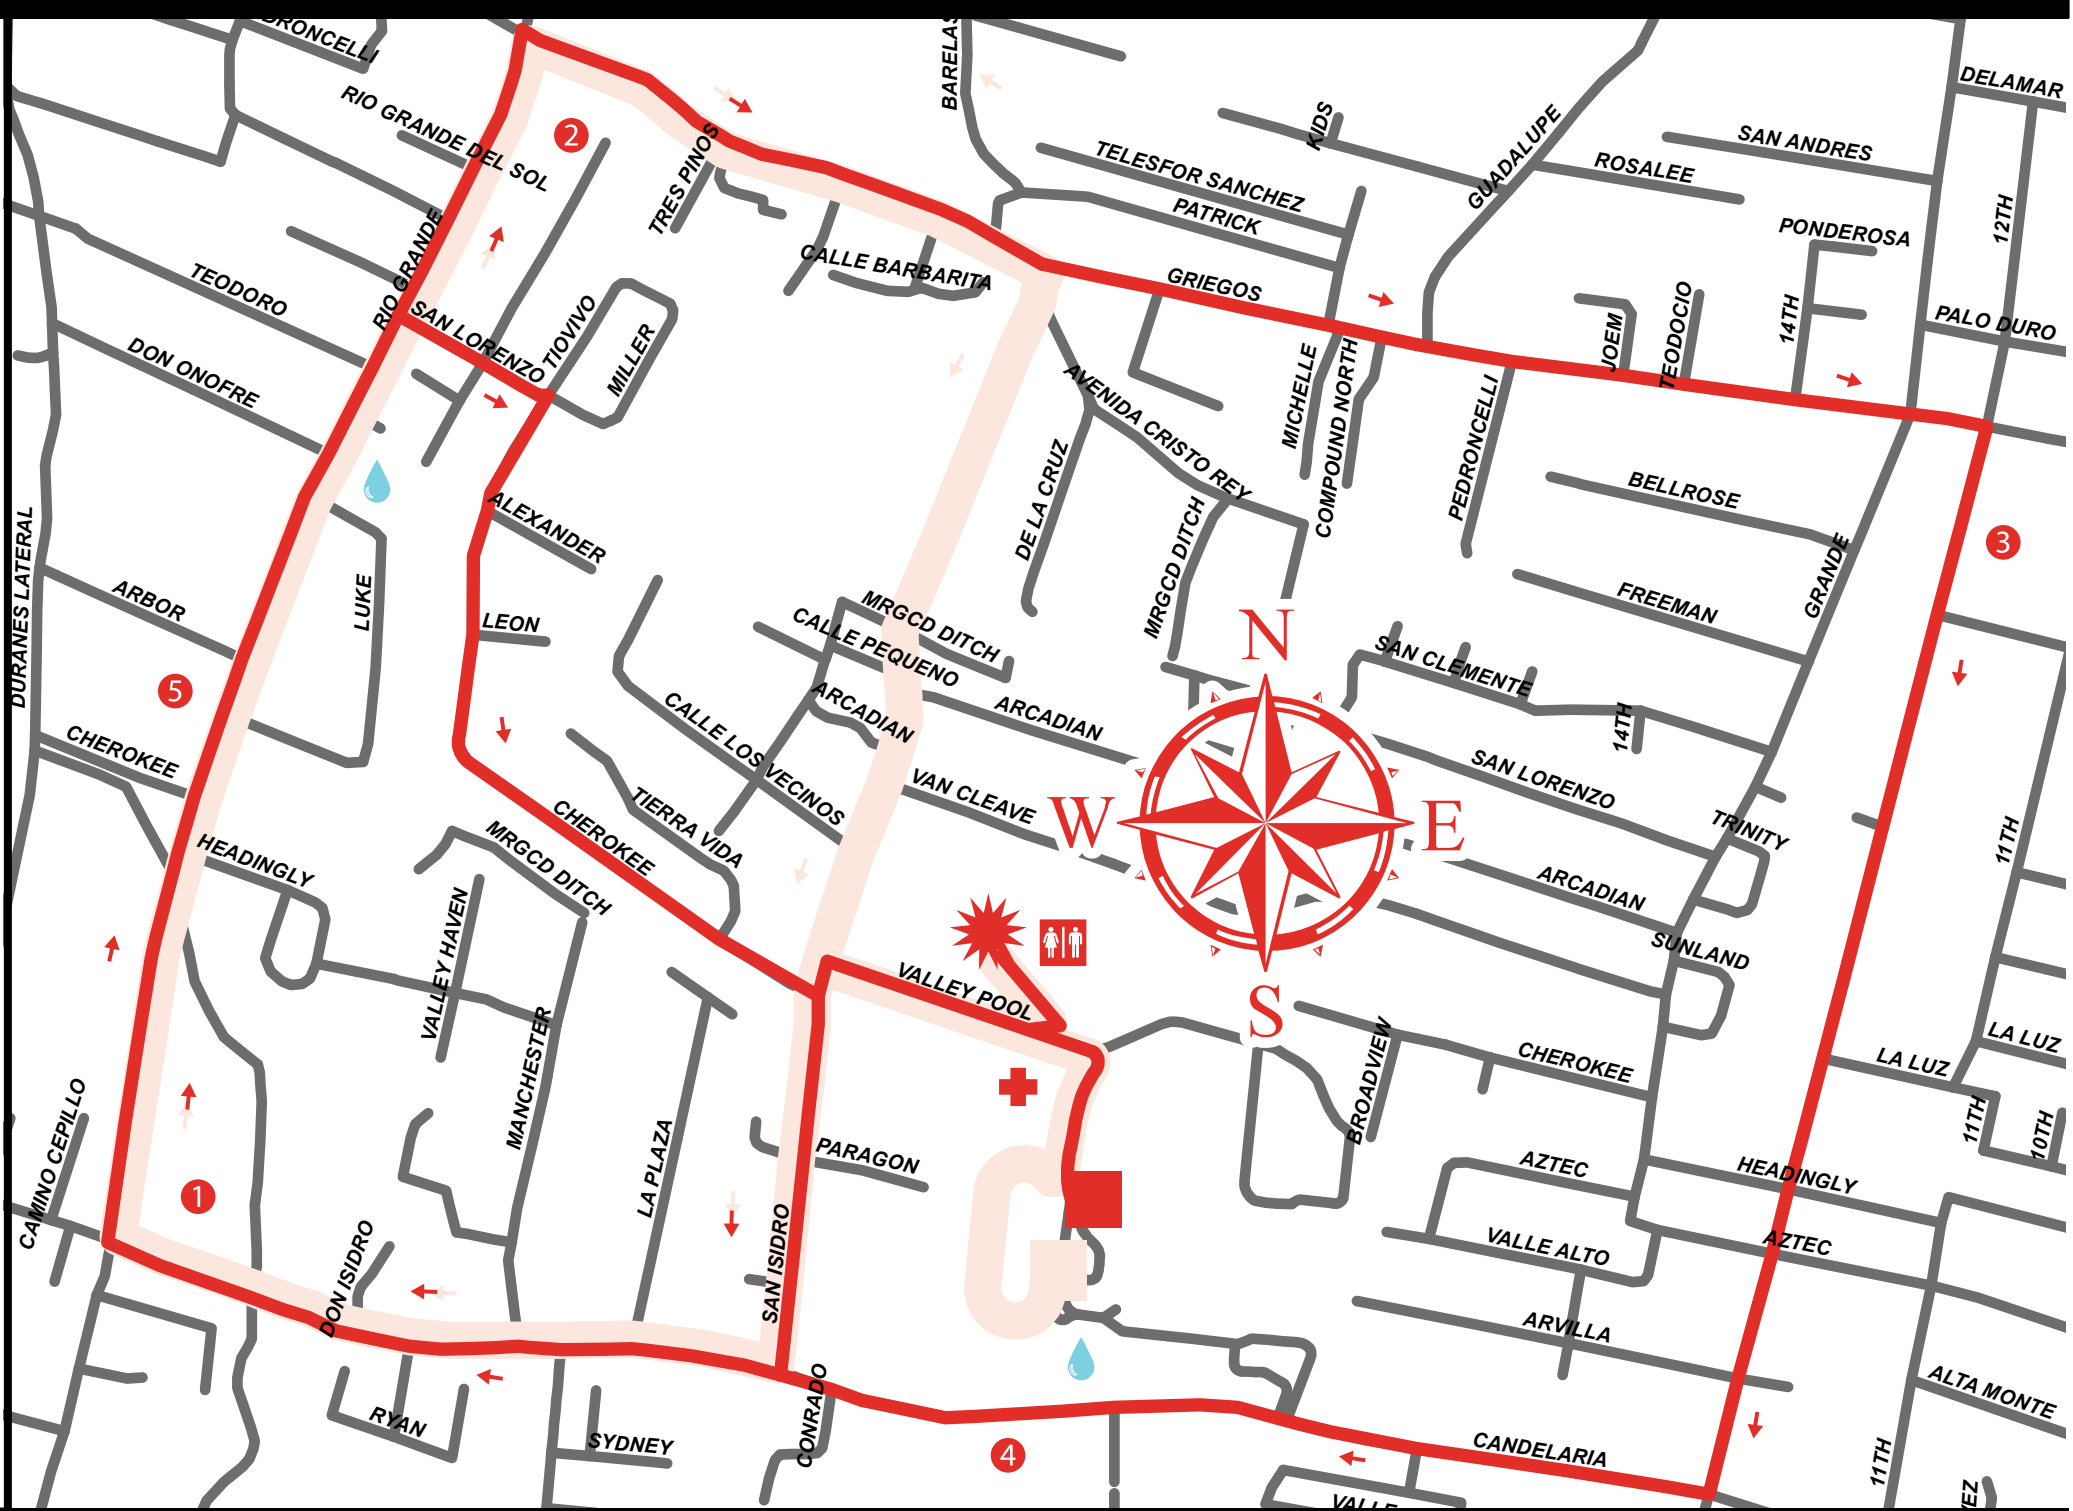

2015 Cherry Garcia 10k + 5k + Kids k RUN

SUNDAY, JUNE 21st, 2015

10k START: 7:00PM
5k START: 7:15PM

LEGEND

- START 10k
- START 5k
- ★ FINISH
- ① MARKER
- 10k ROUTE
- 5k ROUTE
- 💧 FLUID STATION
- 🚻 PORTO POTTY
- ✚ MEDICAL