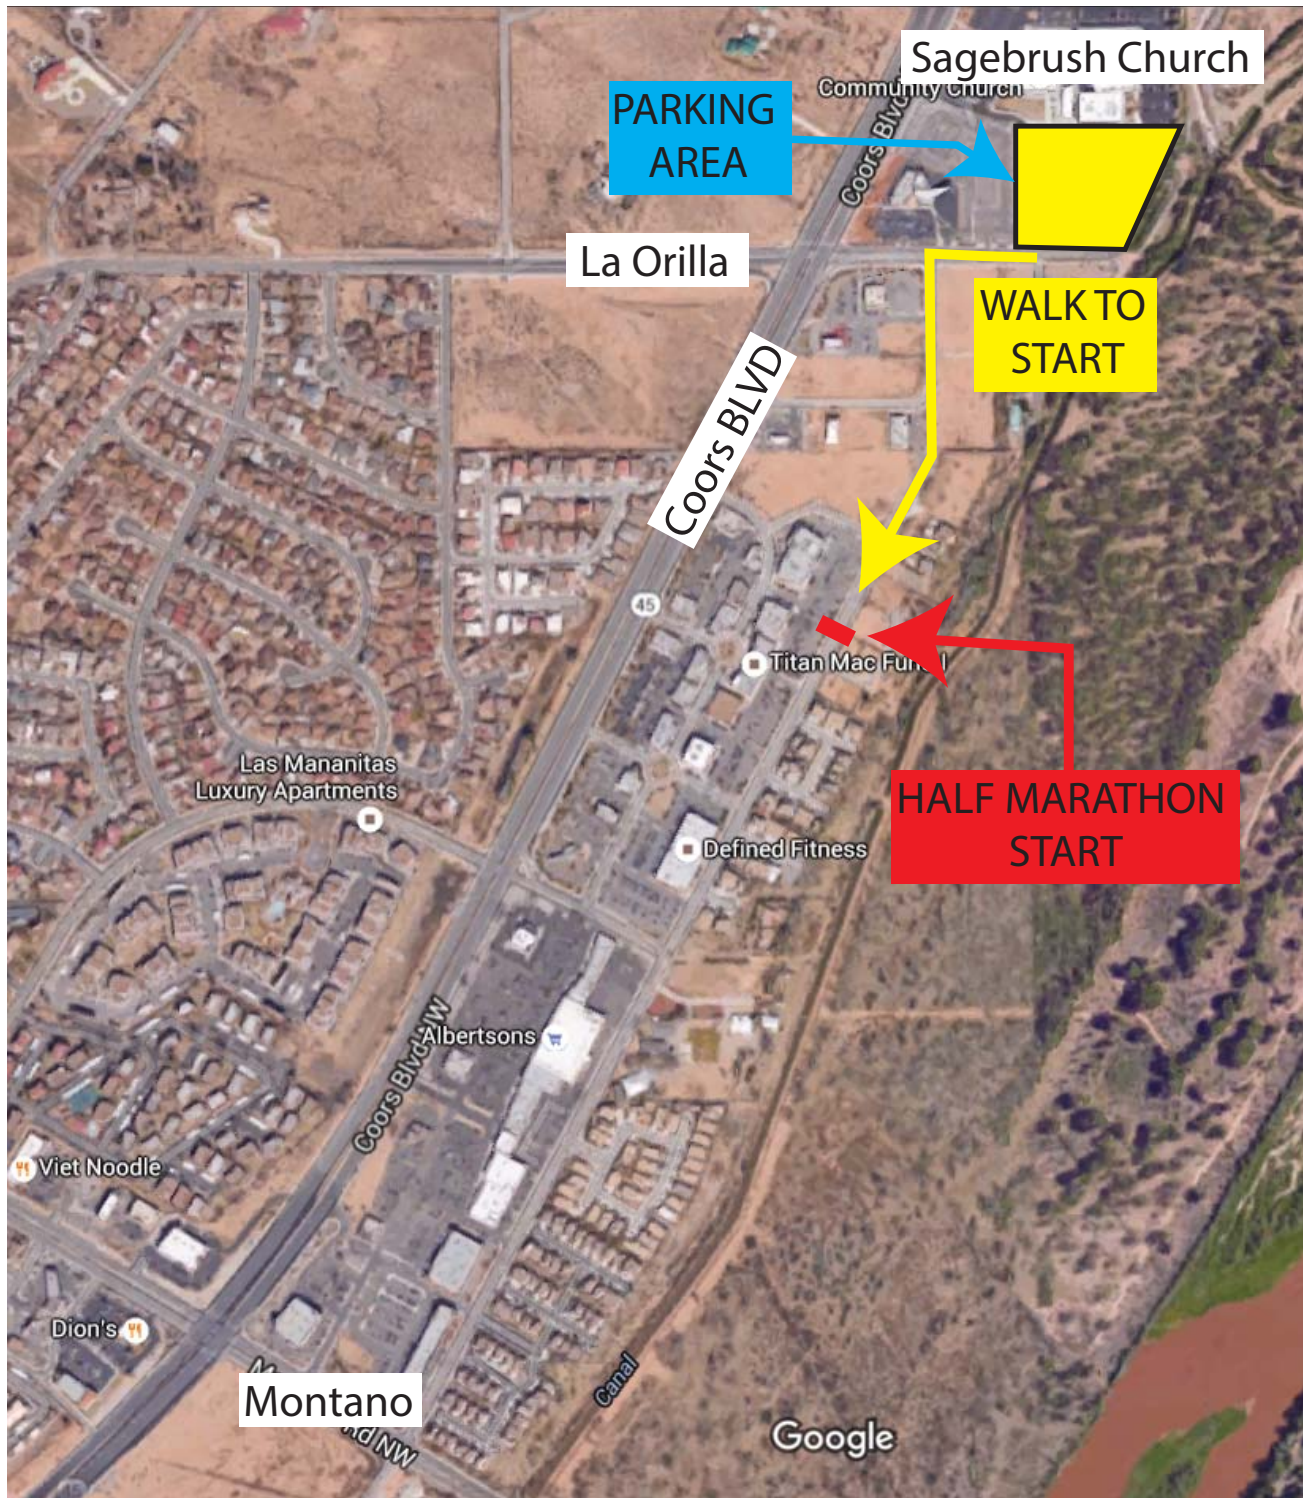

Abq Half Marathon Parking

*NOTE THE ONLY PARKING AVAILABLE FOR THE RACE IS AT SAGEBRUSH CHURCH. PARKING ANYWHERE ELSE MAY RESULT IN TICKETING AND TOWING AT THE OWNERS EXPENSE. RUNFIT IS NOT RESPONSIBLE FOR CARS PARKED OUTSIDE OF THE DESIGNATED AREA

RETURN SHUTTLE SERVICE

ALL SHUTTLE BUSES WILL LEAVE FROM THE SHEPHERD OF THE VALLEY PRESBYTERIAN CHURCH (1801 MONTANO RD. NW) LOCATED NEXT TO LOS POBLANOS FIELDS AND SOUTH OF THE ALVARADO ELEMENTARY SCHOOL. SHUTTLE SERVICE BACK TO SAGEBRUSH COMMUNITY CHURCH WILL START AT 9:45 A.M. AND CONTINUE TO 12:30 P.M. SHUTTLE BUSES WILL DEPART/ARRIVE EVERY 15